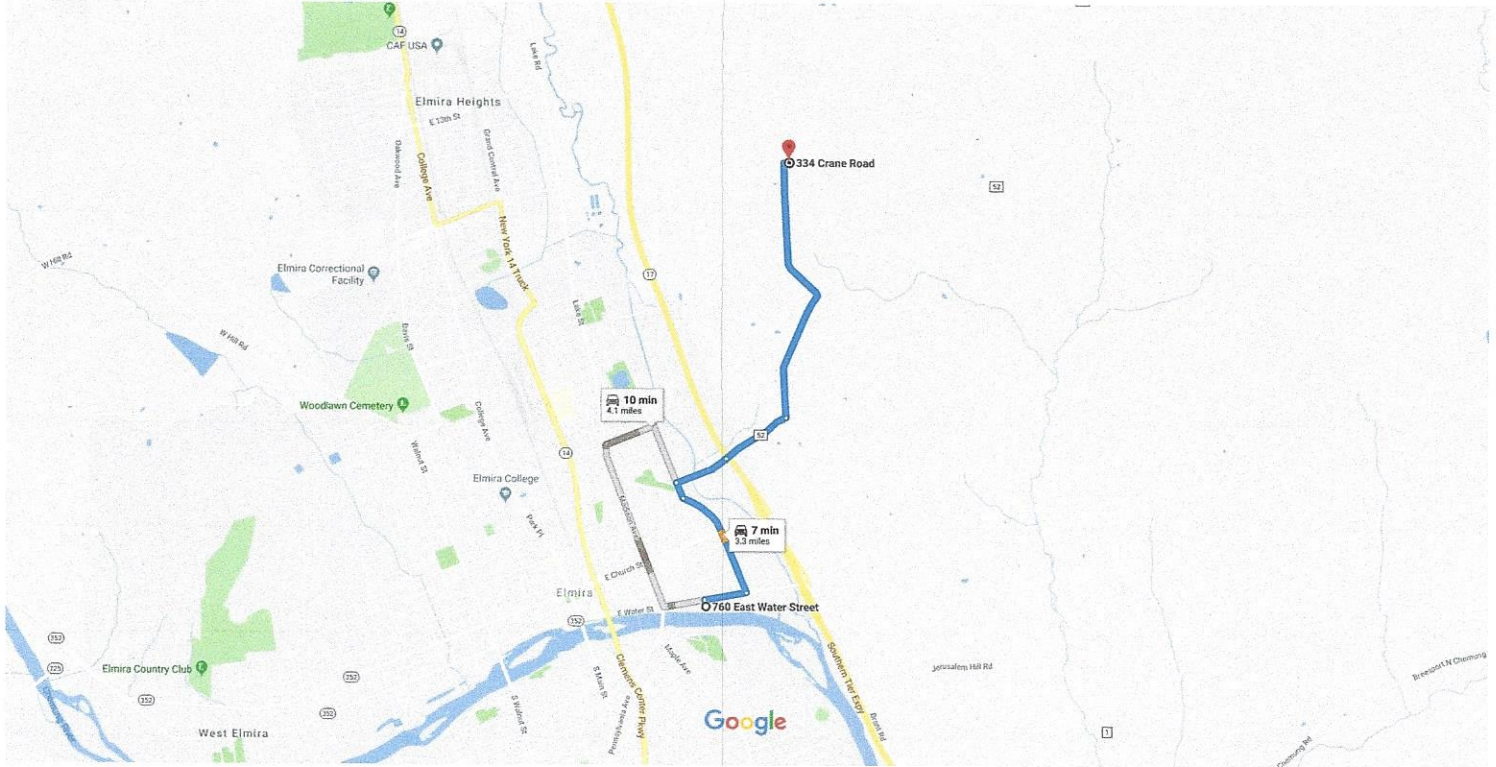

760 East Water Street, Elmira, NY to 334 Crane Road, Elmira, NY

Drive 3.3 miles, 7 min

Holiday Inn to Schenone farm - practice day and water test site

760 E Water St

Elmira, NY 14901

- ↑ 1. Head east on E Water St toward Sullivan St 0.2 mi
- ↶ 2. Turn left onto Judson St 0.7 mi
- ↷ 3. Turn right onto Sullivan St 495 ft
- ↷ 4. Turn right at the 1st cross street onto East Ave 0.3 mi
- ↑ 5. Continue onto Watercure Hill Rd 0.4 mi
- ↶ 6. Turn left onto Crane Rd 1.6 mi
D Destination will be on the right

334 Crane Rd

Elmira, NY 14901

These directions are for planning purposes only. You may find that construction projects, traffic, weather, or other events may cause conditions to differ from the map results, and you should plan your route accordingly. You must obey all signs or notices regarding your route.