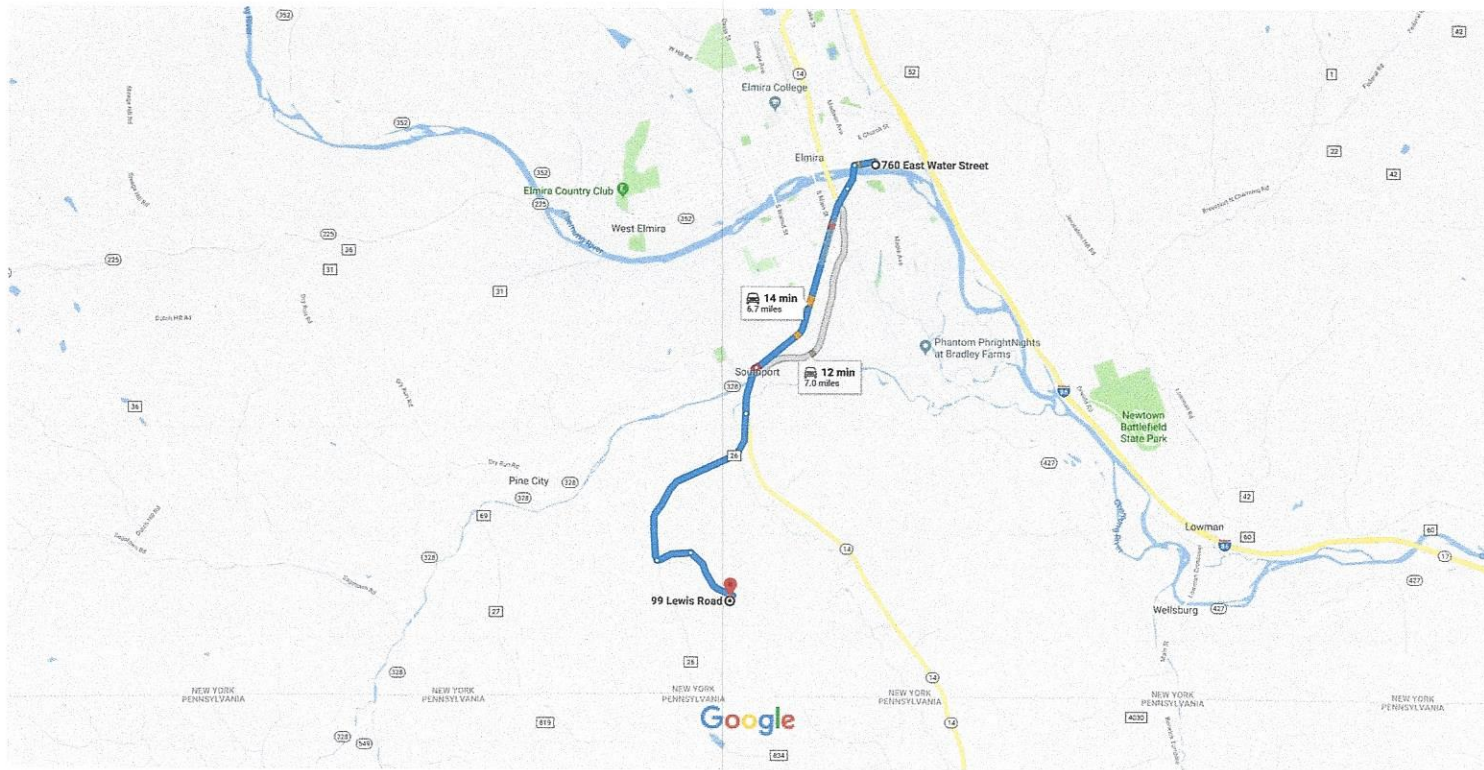

760 East Water Street, Elmira, NY to 99 Lewis Rd, Pine City, NY 14871

Drive 6.7 miles, 14 min

Holiday Inn to Botti farm - trial grounds

Map data ©2018 Google 1 mi

760 E Water St

Elmira, NY 14901

- ↑ 1. Head west on E Water St toward Washington Ct
0.2 mi
- ↶ 2. Turn left onto Madison Ave/Sly St
0.3 mi
- ↑ 3. Continue onto Pennsylvania Ave
2.4 mi
- ↶ 4. Turn left onto Broadway St
0.5 mi
- ↷ 5. Turn right onto Christian Hollow Rd
2.2 mi
- ↶ 6. Turn left onto Lightizer Rd
0.4 mi
- ↷ 7. Turn right onto Lewis Rd
0.7 mi

Destination will be on the right

99 Lewis Rd

Pine City, NY 14871

These directions are for planning purposes only. You may find that construction projects, traffic, weather, or other events may cause conditions to differ from the map results, and you should plan your route accordingly. You must obey all signs or notices regarding your route.