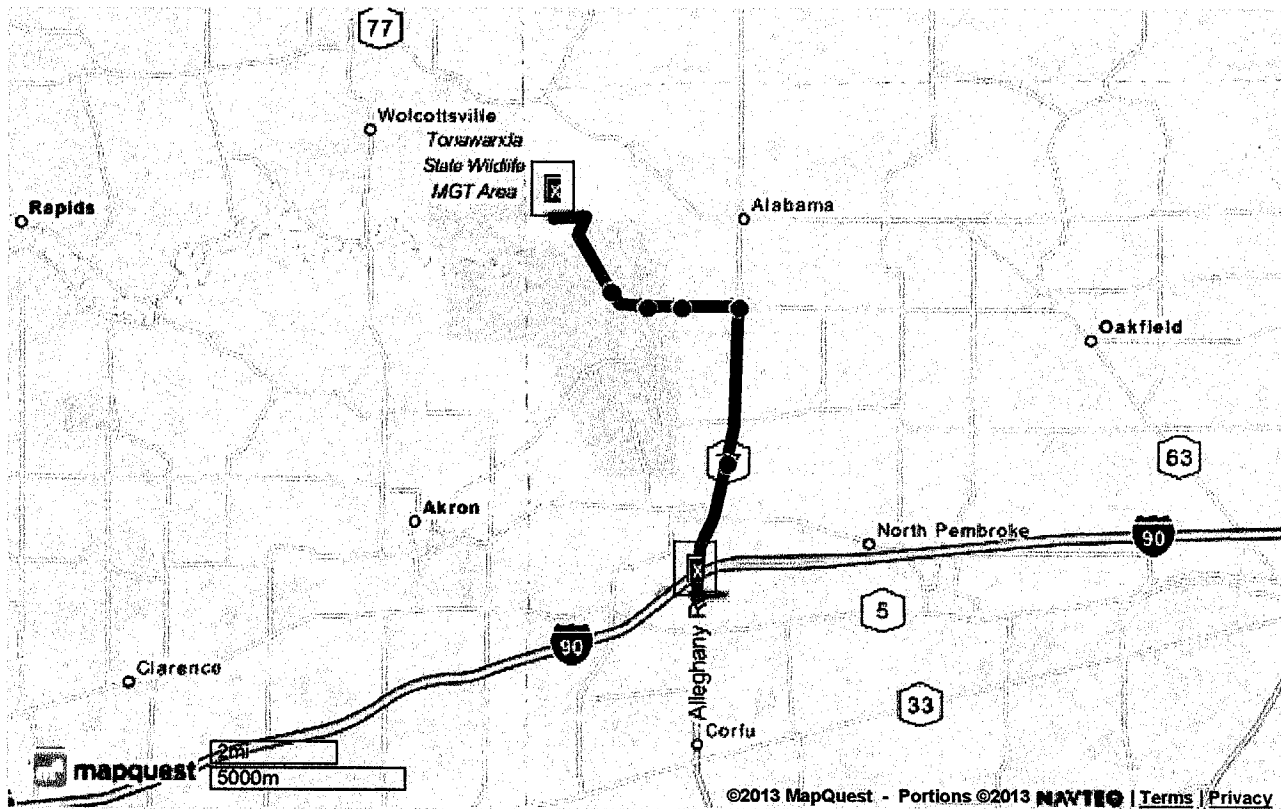

Total Travel Estimate: 9.58 miles - about 18 minutes

BOOK TRAVEL with mapquest (877) 577-5766

©2013 MapQuest, Inc. Use of directions and maps is subject to the MapQuest Terms of Use. We make no guarantee of the accuracy of their content, road conditions or route usability. You assume all risk of use. [View Terms of Use](#)

→ FROM NYS THRUWAY (RT 90) AT EXIT 48A (RT 77 - PEMBROKE)
 → THE ECONOLODGE IS AT THIS EXIT.

TO the Field Trial Grounds:

Go NORTH on RT 77 (Alleghany Rd) FOR 5.2 miles
 Turn LEFT on Judge Rd (Becomes Feeder Rd) 3.9 miles
 Turn LEFT onto Klossen Rd 0.5 miles
 TRAIL AT MEADVILLE $\frac{1}{2}$ KLOSSEN RDS, ALABAMA, NY
 LOOK FOR FLAGS & SIGNS.