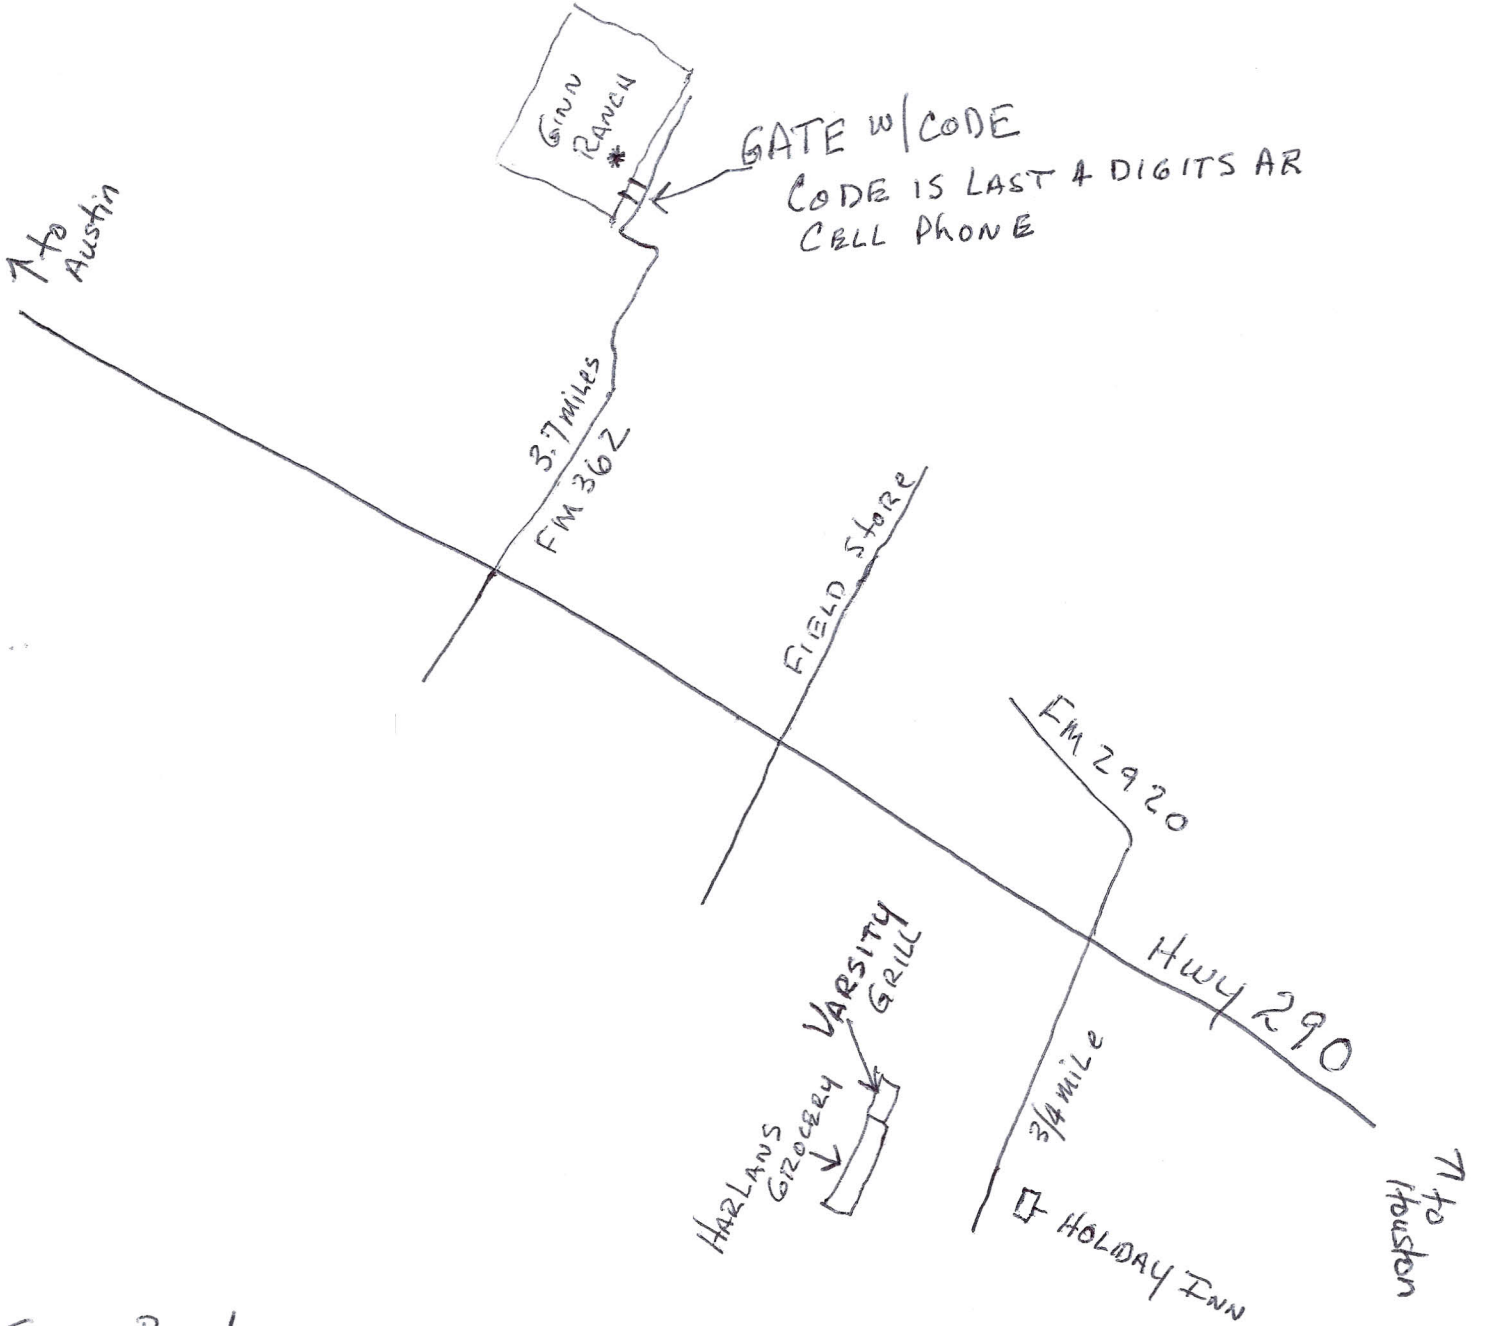

N

Ginn Ranch
23407 FM 362 Rd
Waller, TX 77484

* Waller Sporting Spaniel Association